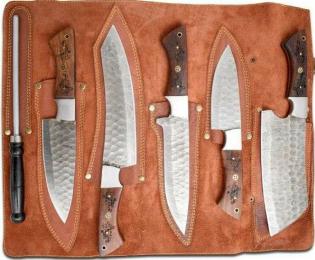

SKU	Stock	Price (USD)
DM 35	7	139.00

DM 34 5 Piece Damascus Kitchen...

- 5 Damascus Blade Knives
- All Knives are Full Tang
- Sharpening Rod Included
- Genuine Leather Roll Carrying Case...