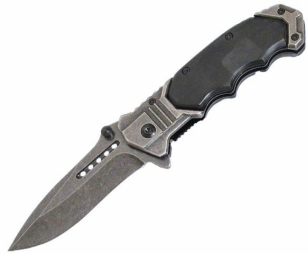

KN 1727-WB 4.5" Metal & Wood...

- Blade Material 440 Stainless Steel
- Folding Action Spring Assisted
- Features Belt Clip...

SKU	Stock	Price (USD)
KN 1727-WB	309	4.95