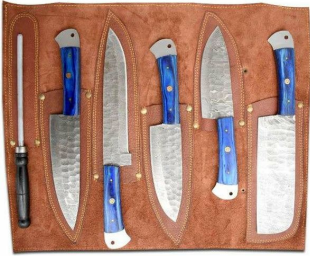

SKU	Stock	Price (USD)
HL-108	41	29.95

DM 37 5 Piece Damascus Kitchen...

- 5 Damascus Blade Knives
- All Knives are Full Tang
- Sharpening Rod Included
- Genuine Leather Roll Carrying Case...

SKU	Stock	Price (USD)
DM 37	8	139.00