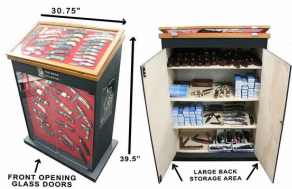

Bone Collector Knives Glass...

- BONE COLLECTOR SHOWCASE
- LARGE BACK STORAGE AREA
- 30.75" WIDTH ...

SKU	Stock	Price (USD)
SHOW CASE BONE-COLT	45	199.95