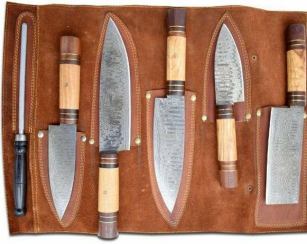

SKU	Stock	Price (USD)
DM 36	8	139.00

DM 35 5 Piece Damascus Kitchen...

- 5 Damascus Blade Knives
- All Knives are Full Tang
- Sharpening Rod Included
- Genuine Leather Roll Carrying Case...